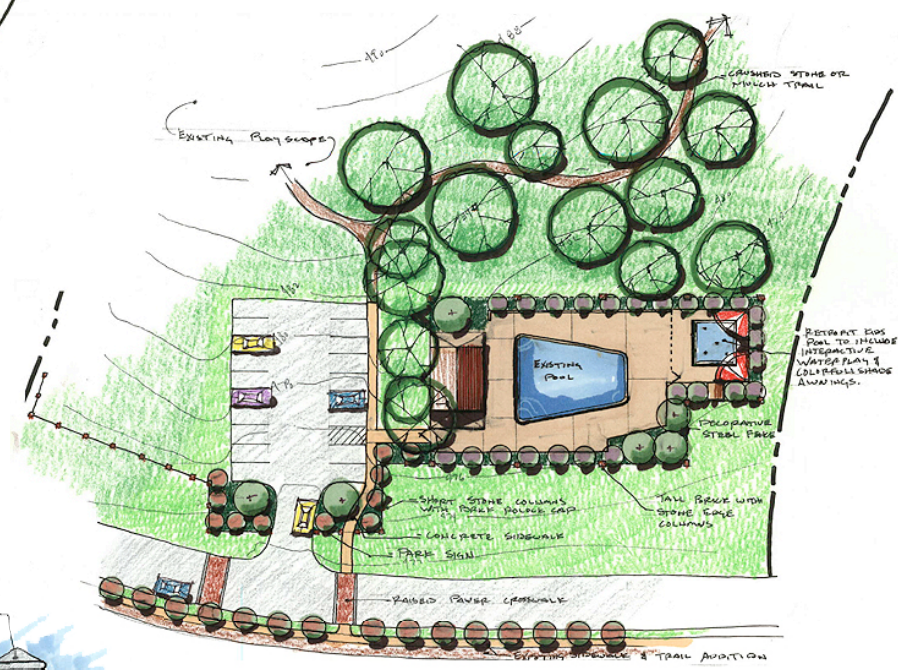

Hidden Valley Park and Pool Improvements