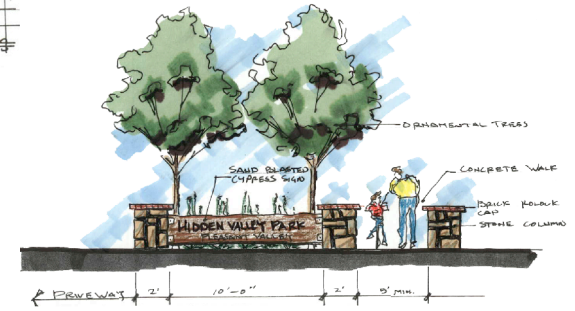

Park Signage Treatment